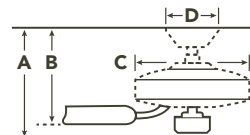

Lead Wire 78"

cUL Listed Damp

Hanging Weight 15.4 lbs.

Body Material Steel

Warranty Limited Lifetime

MOTOR FEATURES

Motor Size/Type DC-188mm X 10mm

Amps 0.46 on High

RPM 160 on High

Energy Star® No

HANGING MEASUREMENTS

WITH 6" DOWNROD

Fixture Drop (from ceiling)	Blade Drop (from ceiling)	Housing (width)	Ceiling Canopy (width)
A: 14.25"	B: 13.50"	C: 10.75"	D: 6.75"

INCLUDED CONTROLS